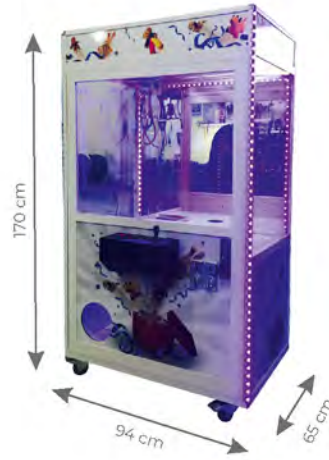

GIFT CATCHER

80 kg